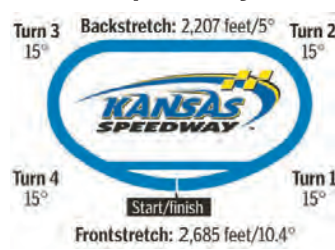

The Roanoke Times | File 2007

Jimmie Johnson won the Goody's Cool Orange 500 at the Martinsville Speedway in April.

CAPACITY: 65,000.
 LENGTH: .526-mile oval.
 DIMENSIONS: Frontstretch and backstretch, 800 feet; 12 degrees banking in turns.
 CUP QUALIFYING RECORD: Tony Stewart, 98.083 mph, 2005
 TRUCK QUALIFYING RECORD: Mike Skinner, 95.985 mph, March 31, 2007
 INTERNET: martinsvillespeedway.com

Indianapolis Motor Speedway

Site: Indianapolis | Capacity: 250,000.
 Length: 2.5-mile oval
 Qualifying record: Casey Mears 186.293 mph, Aug. 7, 2004
 Internet: indianapolismotorspeedway.com

Kansas Speedway