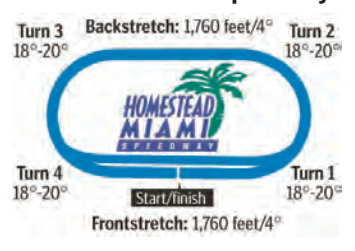

Site: Joliet, Ill. | Capacity: 75,000.
 Length: 1.5-mile D-shaped oval
 Qualifying record: Jimmie Johnson 188.147 mph, July 8, 2005
 Internet: chicagolandspeedway.com

Darlington Raceway

Site: Darlington, S.C. | Capacity: 63,000.
 Length: 1.366-mile egg-shaped oval
 Qualifying record: Ward Burton 173.797, March 22, 1996
 Internet: darlingtonraceway.com

Daytona Intl. Speedway

Site: Daytona Beach, Fla. | Capacity: 168,000.
 Length: 2.5-mile tri-oval
 Qualifying record: Bill Elliott 210.364 mph, Feb. 9, 1987
 Internet: daytonainternationalspeedway.com

Dover Intl. Speedway

Site: Dover, Del. | Capacity: 135,000.
 Length: 1-mile oval
 Qualifying record: Jeremy Mayfield 161.522 mph, June 4, 2004
 Internet: doverspeedway.com

Homestead Miami Speedway

Site: Homestead, Fla. | Capacity: 65,000.
 Length: 1.5-mile oval
 Qualifying record: Jamie McMurray 181.111 mph, Nov. 12, 2003
 Internet: homesteadmiamispeedway.com