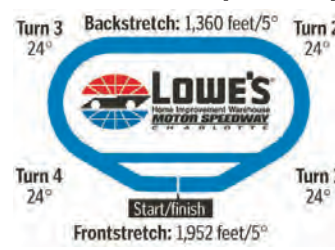

The Roanoke Times | File 2007

Jimmie Johnson won the Goody's Cool Orange 500 at the Martinsville Speedway in April.

CAPACITY: 65,000.
 LENGTH: .526-mile oval.
 DIMENSIONS: Frontstretch and backstretch, 800 feet; 12 degrees banking in turns.
 CUP QUALIFYING RECORD: Tony Stewart, 98.083 mph, 2005
 TRUCK QUALIFYING RECORD: Mike Skinner, 95.985 mph, March 31, 2007
 INTERNET: martinsvillespeedway.com

Indianapolis Motor Speedway

Site: Indianapolis | Capacity: 250,000.
 Length: 2.5-mile oval
 Qualifying record: Casey Mears 186.293 mph, Aug. 7, 2004
 Internet: indianapolismotorspeedway.com

Kansas Speedway

Site: Kansas City, Kan. | Capacity: 81,687.
 Length: 1.5-mile tri-oval
 Qualifying record: Matt Kenseth 180.856, Oct. 8, 2005
 Internet: kansasspeedway.com

Lowe's Motor Speedway

Site: Concord, N.C. | Capacity: 165,000.
 Length: 1.5-mile quad-oval
 Qualifying record: Elliott Sadler 193.216 mph, Oct. 13, 2005
 Internet: lowesmotorspeedway.com