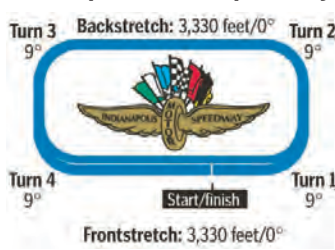

Site: Dover, Del. | Capacity: 135,000.
 Length: 1-mile oval
 Qualifying record: Jeremy Mayfield 161.522 mph, June 4, 2004
 Internet: doverspeedway.com

Homestead Miami Speedway

Site: Homestead, Fla. | Capacity: 65,000.
 Length: 1.5-mile oval
 Qualifying record: Jamie McMurray 181.111 mph, Nov. 12, 2003
 Internet: homesteadmiamispeedway.com

Note: The NASCAR Sprint All-Star Race is a non-points exhibition race. The 10-race Chase for the Sprint Cup begins with the Sylvania 300 on Sept. 14. Off weekends are March 23, April 20 and July 20

MARTINSVILLE SPEEDWAY

The Roanoke Times | File 2007

Jimmie Johnson won the Goody's Cool Orange 500 at the Martinsville Speedway in April.

CAPACITY: 65,000.
 LENGTH: .526-mile oval.
 DIMENSIONS: Frontstretch and backstretch, 800 feet; 12 degrees banking in turns.
 CUP QUALIFYING RECORD: Tony Stewart, 98.083 mph, 2005
 TRUCK QUALIFYING RECORD: Mike Skinner, 95.985 mph, March 31, 2007
 INTERNET: martinsvillespeedway.com

Indianapolis Motor Speedway

Site: Indianapolis | Capacity: 250,000.
 Length: 2.5-mile oval
 Qualifying record: Casey Mears 186.293 mph, Aug. 7, 2004
 Internet: indianapolismotorspeedway.com

Kansas Speedway