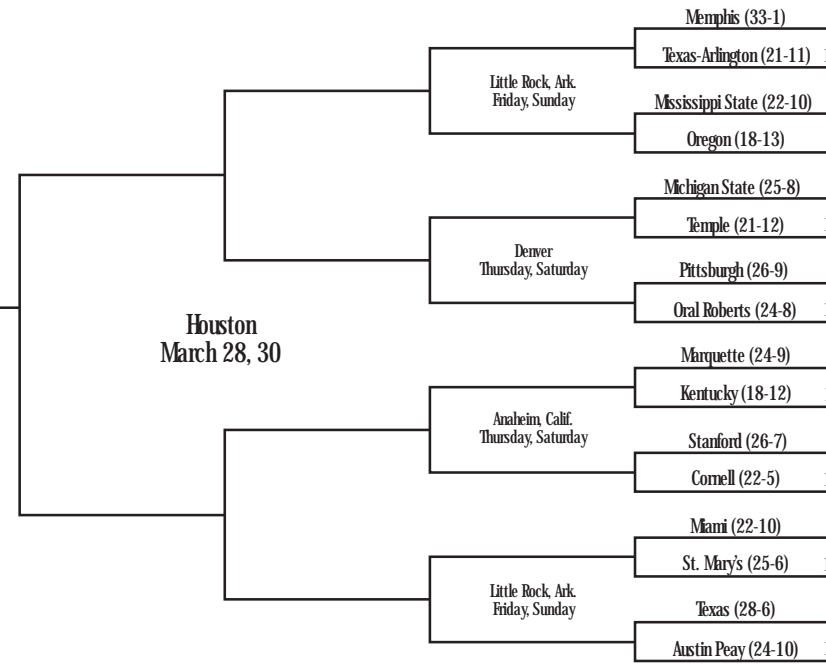

## EAST

FIRST ROUND    SECOND ROUND    SEMIFINALS    FINAL

\* Coppin State (16-20) plays Mt. St. Mary's (18-14) on Tuesday in Dayton, Ohio.

## MIDWEST

FIRST ROUND    SECOND ROUND    SEMIFINALS    FINAL

Saturday, April 5

FINAL  
Monday, April 7  
vs.

2008 MEN'S CHAMPION

## SOUTH

FINAL    SEMIFINALS    SECOND ROUND    FIRST ROUND

## WEST

FINAL    SEMIFINALS    SECOND ROUND    FIRST ROUND