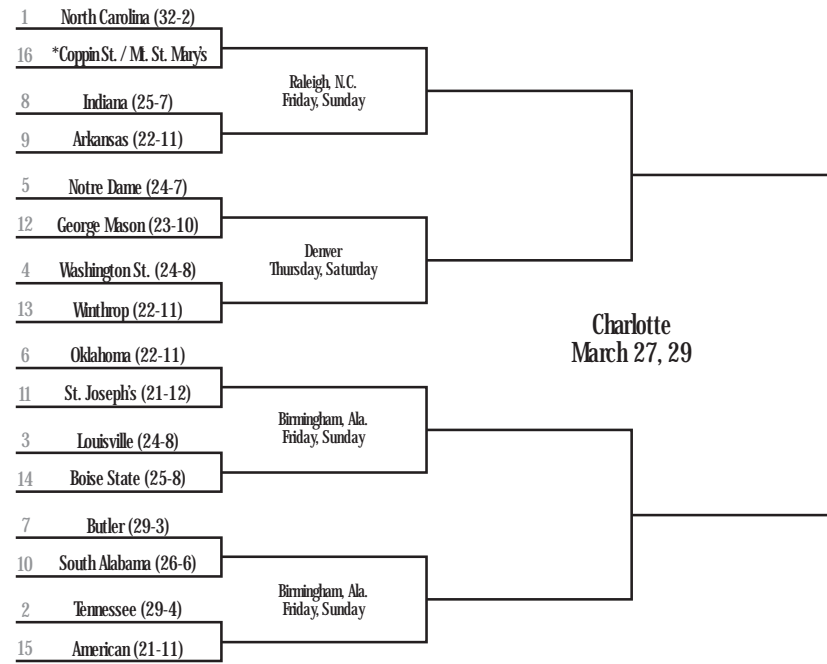

## EAST

FIRST ROUND    SECOND ROUND    SEMIFINALS    FINAL

\* Coppin State (16-20) plays Mt. St. Mary's (18-14) on Tuesday in Dayton, Ohio.

## MIDWEST

FIRST ROUND    SECOND ROUND    SEMIFINALS    FINAL

Saturday, April 5

FINAL  
Monday, April 7  
vs.

2008 MEN'S CHAMPION

## SOUTH

FINAL    SEMIFINALS    SECOND ROUND    FIRST ROUND

## WEST

FINAL    SEMIFINALS    SECOND ROUND    FIRST ROUND